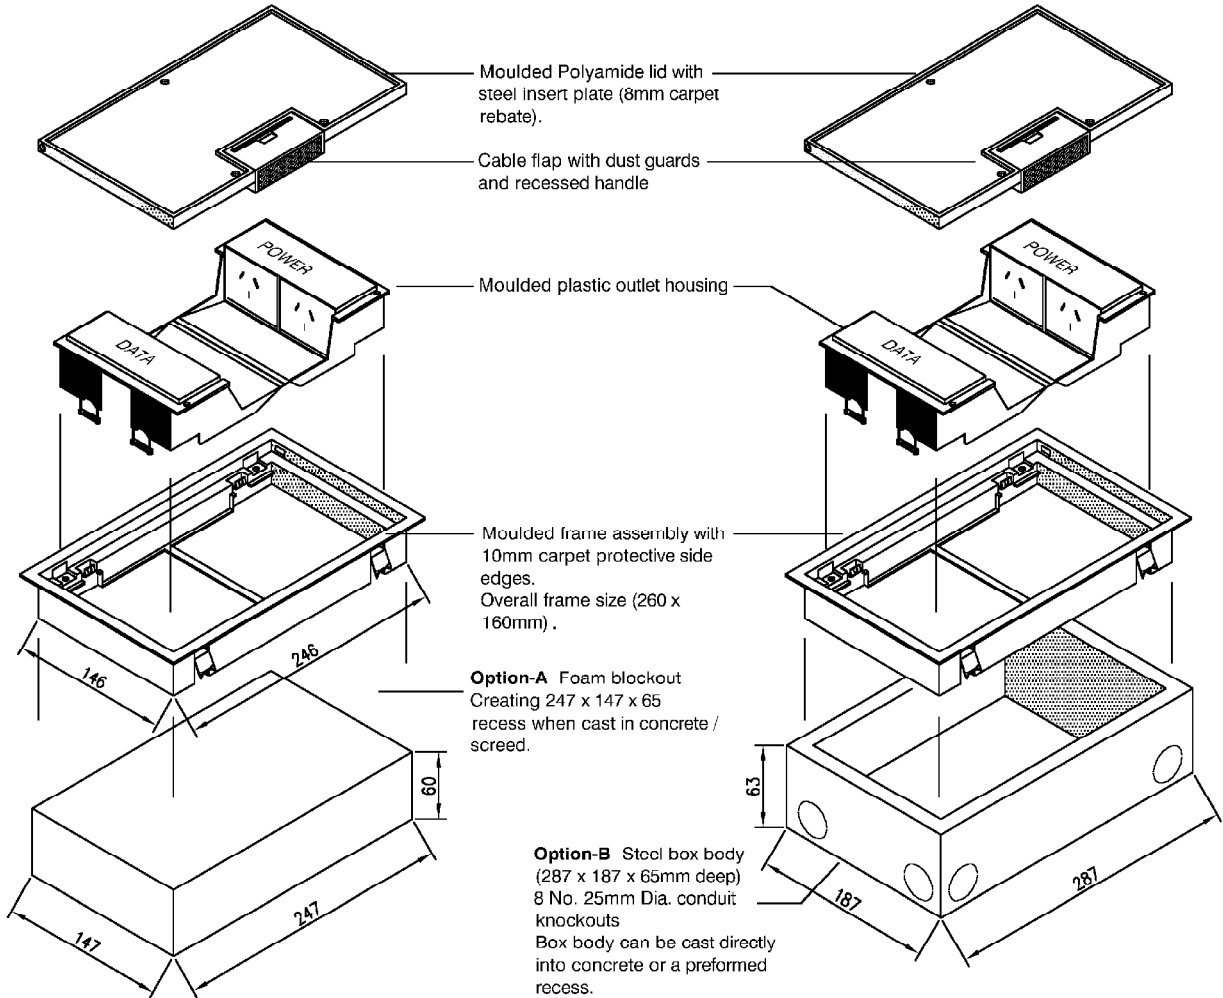

At a glance ..

Lid Size	: 160x260mm
Capacity	: 2 autoswitch GPO's & 2 data/voice mechs
Lid Material	: Moulded polyamide
Colour	: Grey
Carpet rebate	: 8mm deep
Box Size	: Foam blockout method 247x147x65mm Steel box method 287x187x65mm
Recess Size	: Foam blockout method 247x147x65mm Steel box method 307x207x75mm

FFOB-522 SHALLOW FLOOR BOX

Benefits

Only 65mm deep! The natural choice where a small shallow floor box is required.

Outlet capacity is two single autoswitch power and two RJ type data/voice mechs.

Ideal for use within shallow screeds over pre-tensioned concrete slabs or where being cut into existing floors.

The load tested* moulded polyamide lid and frame measures only 160x260mm.

A robust cable outlet flap allows cords to safely exit the box with the lid closed and incorporates a neoprene dustguard and a strong fully recessed stainless steel handle.

Option - A
Foam breakout

Features:

Option - B
Steel box body

Recess Size Option - B
Nom. 307 x 207 x 75mm deep