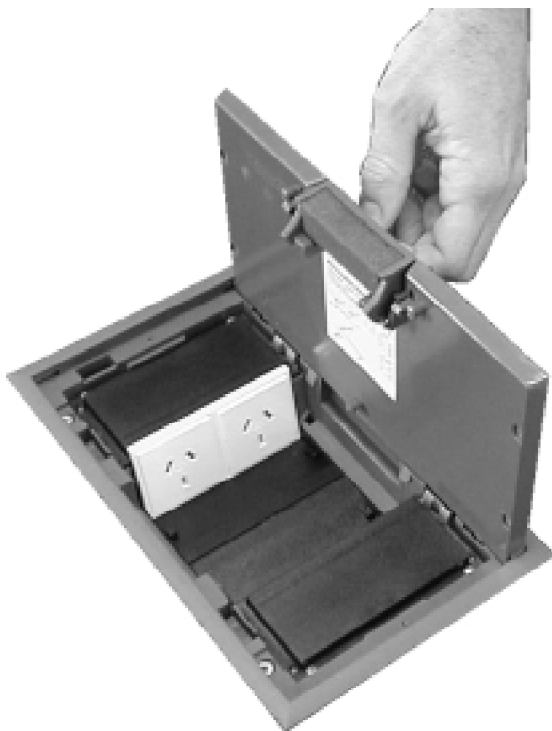

Part Number Description

FFOB 522	Electraplan shallow floor box (2 gpo & 2 data mech type)
522BF	Cut to size foam blockout to suit FFOB-522
522S	Steel box to suit FFOB-522